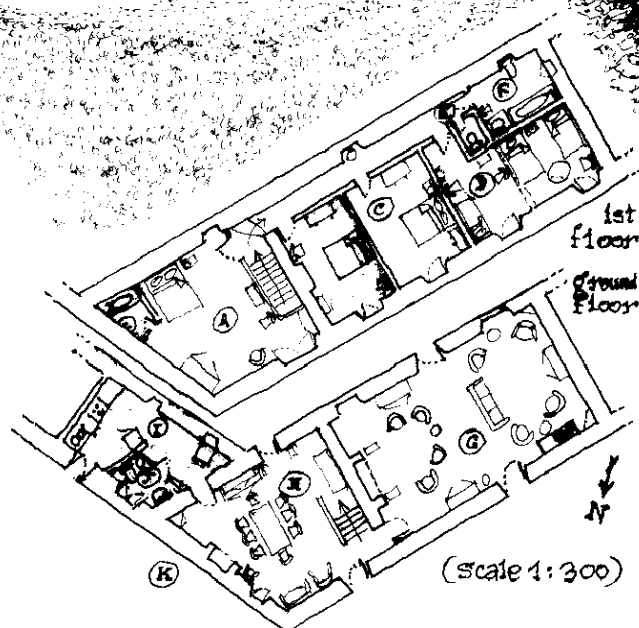

Vendée Beaches 13km

**Very comfortable
modernised farmhouse
in grounds of château**

(sleeps 10+)

This most tastefully furnished & decorated farmhouse forms one corner of a spacious gravelled courtyard (providing ample parking space with a large tree for shade) opposite from the owners' elegant small château, and opens to a secluded L-shaped hedged garden. The property comprises extensive grounds in a quiet rural setting, and is reached by a long drive, through oak-woods, carpeted with cyclamen – from a minor country road, situated near the small town of Coëx, 13km from the beaches at Croix-de-Vie, Brétignolles etc.

The house comprises 4 bedrooms with altogether 3 large double beds of 1m40 and 4 single beds (of which one is in the sitting room), and one cot, normally in principal bedroom **A**. There are 2 bathrooms, one in principal bedroom **A** and another separate one **F**, and 2 WCs, one on 1st floor **E** and another one downstairs **J**. Downstairs, the recent, nicely fitted kitchen **I** (4-ring cooker with oven, double sink, washing machine, fridge, dishwasher etc) leads to an attractive dining room **H** (good-sized oak dining table and chairs, dresser, stove, and door to garden), leading to the best feature of this restful house, the very spacious, elegant sitting room **G**, seating 12 comfortably and with an attractive open fireplace, also spare single bed, and door leading to garden with ample garden furniture and barbecue. A washing machine is installed in a small outhouse.